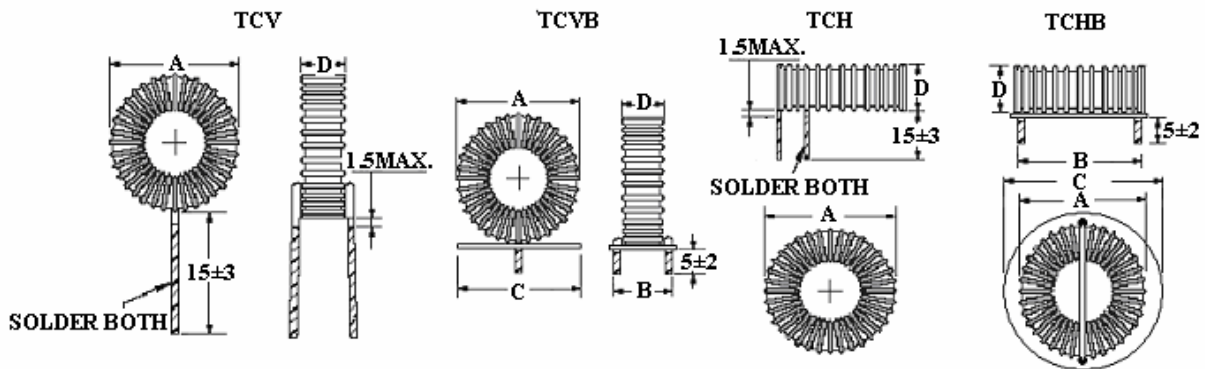

## APPLICATIONS

- ◆ Other filters
- ◆ Power supplies
- ◆ Out put chokes
- ◆ EMI/RFI chokes
- ◆ Switching Circuits
- ◆ SCR and Triac Controls

## ORDERING CODE

## SHAPES

## DIMENSIONS (UNIT: mm)

Part No.	A (Max)	B (Max)	C (Max)	D (Max)
TCV	7.5 ~ 42.5			5.5 ~ 21.5
TCVB	12.0 ~ 39.0	10 ~ 20	11 ~ 30	7.0 ~ 18.5
TCH	7.5 ~ 42.5			5.5 ~ 21.5
TCHB	12.0 ~ 39.0	9 ~ 36	13 ~ 42	7.0 ~ 18.5