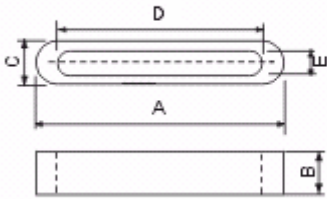

MATERIAL

B8 B10 B15

ORDERING CODE

SHAPES

Fig.1

Fig.2

Fig.3

CORE MASTER ENTERPRISE CO., LTD.

<http://www.coremaster.com.tw>

FLAT CABLE EMI CORES / FP TYPE

DIMENSIONS (UNIT: mm)

Part No.	Fig.	Dimension				
		A	B	C	D	E
FP 19.0x6.0x6.5	1	19.0 ± 0.8	6.0 ± 0.3	6.5 ± 0.3	13.5 ± 0.6	1.5 ± 0.3
FP 19.0x8.0x6.5	1	19.0 ± 0.8	8.0 ± 0.4	6.5 ± 0.3	13.5 ± 0.6	1.5 ± 0.3
FP 19.0x12.0x6.5	1	19.0 ± 0.8	12.0 ± 0.4	6.5 ± 0.3	13.5 ± 0.6	1.5 ± 0.3
FP 23.3x7.00x3.0	1	23.3 ± 0.8	7.0 ± 0.3	3.0 ± 0.3	20.0 ± 0.8	0.9 ± 0.2
FP 23.8x12.0x6.3	1	23.8 ± 0.8	12.0 ± 0.4	6.3 ± 0.3	18.0 ± 0.8	1.1 ± 0.3
FP 23.8x15.0x6.3	1	23.8 ± 0.8	15.0 ± 0.5	6.3 ± 0.3	18.8 ± 0.8	1.1 ± 0.3
FP 23.8x18.5x6.3	1	23.8 ± 0.8	18.5 ± 0.5	6.3 ± 0.3	18.8 ± 0.8	1.1 ± 0.3
FP 28.0x6.5x7.7	2	28.0 ± 0.8	6.5 ± 0.3	7.7 ± 0.5	23.0 ± 0.5	1.5 ± 0.3
FP 29.0x10.0x8.0	1	29.0 ± 0.8	10.0 ± 0.4	8.0 ± 0.4	22.0 ± 0.5	2.0 ± 0.3
FP 31.5x5.0x3.5	1	31.5 ± 0.8	5.0 ± 0.3	3.5 ± 0.3	28.0 ± 0.8	0.8 ± 0.2
FP 31.5x12.0x3.5	1	31.5 ± 0.8	12.0 ± 0.4	3.5 ± 0.3	28.0 ± 0.8	0.8 ± 0.2
FP 33.0x11.5x7.5	1	33.0 ± 0.8	11.5 ± 0.4	7.5 ± 0.4	28.0 ± 0.8	2.8 ± 0.3
FP 33.5x10.0x6.5	1	33.5 ± 0.8	10.0 ± 0.4	6.5 ± 0.3	29.0 ± 0.8	1.5 ± 0.3
FP 33.5x12.0x6.5	1	33.5 ± 0.8	12.0 ± 0.4	6.5 ± 0.3	29.0 ± 0.8	1.5 ± 0.3
FP 39.0x12.0x4.0	3	39.0 ± 1.0	12.0 ± 0.4	4.0 ± 0.3	35.0 ± 1.0	0.8 ± 0.2
FP 40.0x12.0x6.5	1	40.0 ± 1.0	12.0 ± 0.4	6.5 ± 0.3	34.8 ± 1.0	1.3 ± 0.3
FP 45.2x12.0x6.5	1	45.2 ± 1.0	12.0 ± 0.4	6.5 ± 0.3	40.0 ± 1.0	1.3 ± 0.3
FP 49.6x12.0x6.5	1	49.6 ± 1.2	12.0 ± 0.4	6.5 ± 0.4	44.0 ± 1.0	1.3 ± 0.3
FP 57.6x12.0x6.5	1	57.6 ± 1.2	12.0 ± 0.4	6.5 ± 0.4	52.0 ± 1.0	1.3 ± 0.3
FP 63.5x12.0x12.7	3	63.5 ± 1.2	12.0 ± 0.4	12.7 ± 0.4	52.0 ± 1.0	1.68 ± 0.4
FP 63.5x20.0x12.7	3	63.5 ± 1.2	20.0 ± 0.5	12.7 ± 0.4	52.0 ± 1.0	1.68 ± 0.4