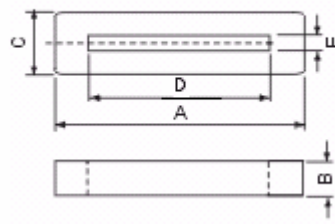

MATERIAL

B8 B10 B15

ORDERING CODE

SHAPES

Fig.1

Fig.2

Fig.3

CORE MASTER ENTERPRISE CO., LTD.

<http://www.coremaster.com.tw>

FLAT CABLE EMI CORES / FP TYPE

DIMENSIONS (UNIT: mm)

Part No.	Fig.	Dimension				
		A	B	C	D	E
FP 19.0x6.0x6.5	1	19.0 ± 0.8	6.0 ± 0.3	6.5 ± 0.3	13.5 ± 0.6	1.5 ± 0.3
FP 19.0x8.0x6.5	1	19.0 ± 0.8	8.0 ± 0.4	6.5 ± 0.3	13.5 ± 0.6	1.5 ± 0.3
FP 19.0x12.0x6.5	1	19.0 ± 0.8	12.0 ± 0.4	6.5 ± 0.3	13.5 ± 0.6	1.5 ± 0.3
FP 23.3x7.00x3.0	1	23.3 ± 0.8	7.0 ± 0.3	3.0 ± 0.3	20.0 ± 0.8	0.9 ± 0.2
FP 23.8x12.0x6.3	1	23.8 ± 0.8	12.0 ± 0.4	6.3 ± 0.3	18.0 ± 0.8	1.1 ± 0.3
FP 23.8x15.0x6.3	1	23.8 ± 0.8	15.0 ± 0.5	6.3 ± 0.3	18.8 ± 0.8	1.1 ± 0.3
FP 23.8x18.5x6.3	1	23.8 ± 0.8	18.5 ± 0.5	6.3 ± 0.3	18.8 ± 0.8	1.1 ± 0.3
FP 28.0x6.5x7.7	2	28.0 ± 0.8	6.5 ± 0.3	7.7 ± 0.5	23.0 ± 0.5	1.5 ± 0.3
FP 29.0x10.0x8.0	1	29.0 ± 0.8	10.0 ± 0.4	8.0 ± 0.4	22.0 ± 0.5	2.0 ± 0.3
FP 31.5x5.0x3.5	1	31.5 ± 0.8	5.0 ± 0.3	3.5 ± 0.3	28.0 ± 0.8	0.8 ± 0.2
FP 31.5x12.0x3.5	1	31.5 ± 0.8	12.0 ± 0.4	3.5 ± 0.3	28.0 ± 0.8	0.8 ± 0.2
FP 33.0x11.5x7.5	1	33.0 ± 0.8	11.5 ± 0.4	7.5 ± 0.4	28.0 ± 0.8	2.8 ± 0.3
FP 33.5x10.0x6.5	1	33.5 ± 0.8	10.0 ± 0.4	6.5 ± 0.3	29.0 ± 0.8	1.5 ± 0.3
FP 33.5x12.0x6.5	1	33.5 ± 0.8	12.0 ± 0.4	6.5 ± 0.3	29.0 ± 0.8	1.5 ± 0.3
FP 39.0x12.0x4.0	3	39.0 ± 1.0	12.0 ± 0.4	4.0 ± 0.3	35.0 ± 1.0	0.8 ± 0.2
FP 40.0x12.0x6.5	1	40.0 ± 1.0	12.0 ± 0.4	6.5 ± 0.3	34.8 ± 1.0	1.3 ± 0.3
FP 45.2x12.0x6.5	1	45.2 ± 1.0	12.0 ± 0.4	6.5 ± 0.3	40.0 ± 1.0	1.3 ± 0.3
FP 49.6x12.0x6.5	1	49.6 ± 1.2	12.0 ± 0.4	6.5 ± 0.4	44.0 ± 1.0	1.3 ± 0.3
FP 57.6x12.0x6.5	1	57.6 ± 1.2	12.0 ± 0.4	6.5 ± 0.4	52.0 ± 1.0	1.3 ± 0.3
FP 63.5x12.0x12.7	3	63.5 ± 1.2	12.0 ± 0.4	12.7 ± 0.4	52.0 ± 1.0	1.68 ± 0.4
FP 63.5x20.0x12.7	3	63.5 ± 1.2	20.0 ± 0.5	12.7 ± 0.4	52.0 ± 1.0	1.68 ± 0.4