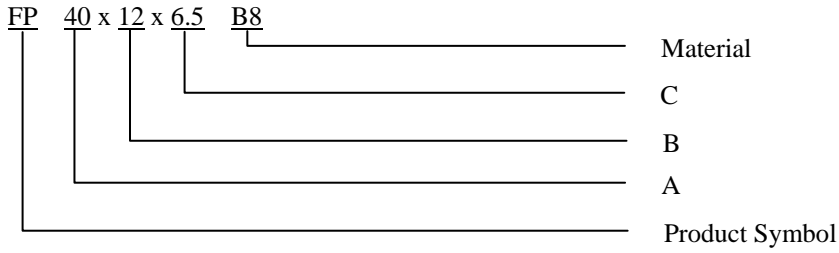

FLAT CABLE EMI CORES / FP TYPE

APPLICATIONS

- ◆ Internal floppy disk and harddisk ribbon cables
- ◆ Internal ribbon cables between circuit boards and data connectors
- ◆ Internal ribbon cables with series digital signal busses

MATERIAL

B8 B10 B15

ORDERING CODE

SHAPES

Fig.1

Fig.2

Fig.3

CORE MASTER ENTERPRISE CO., LTD.

<http://www.coremaster.com.tw>

FLAT CABLE EMI CORES / FP TYPE

DIMENSIONS (UNIT: mm)

Part No.	Fig.	Dimension				
		A	B	C	D	E
FP 19.0x6.0x6.5	1	19.0 ± 0.8	6.0 ± 0.3	6.5 ± 0.3	13.5 ± 0.6	1.5 ± 0.3
FP 19.0x8.0x6.5	1	19.0 ± 0.8	8.0 ± 0.4	6.5 ± 0.3	13.5 ± 0.6	1.5 ± 0.3
FP 19.0x12.0x6.5	1	19.0 ± 0.8	12.0 ± 0.4	6.5 ± 0.3	13.5 ± 0.6	1.5 ± 0.3
FP 23.3x7.00x3.0	1	23.3 ± 0.8	7.0 ± 0.3	3.0 ± 0.3	20.0 ± 0.8	0.9 ± 0.2
FP 23.8x12.0x6.3	1	23.8 ± 0.8	12.0 ± 0.4	6.3 ± 0.3	18.0 ± 0.8	1.1 ± 0.3
FP 23.8x15.0x6.3	1	23.8 ± 0.8	15.0 ± 0.5	6.3 ± 0.3	18.8 ± 0.8	1.1 ± 0.3
FP 23.8x18.5x6.3	1	23.8 ± 0.8	18.5 ± 0.5	6.3 ± 0.3	18.8 ± 0.8	1.1 ± 0.3
FP 28.0x6.5x7.7	2	28.0 ± 0.8	6.5 ± 0.3	7.7 ± 0.5	23.0 ± 0.5	1.5 ± 0.3
FP 29.0x10.0x8.0	1	29.0 ± 0.8	10.0 ± 0.4	8.0 ± 0.4	22.0 ± 0.5	2.0 ± 0.3
FP 31.5x5.0x3.5	1	31.5 ± 0.8	5.0 ± 0.3	3.5 ± 0.3	28.0 ± 0.8	0.8 ± 0.2
FP 31.5x12.0x3.5	1	31.5 ± 0.8	12.0 ± 0.4	3.5 ± 0.3	28.0 ± 0.8	0.8 ± 0.2
FP 33.0x11.5x7.5	1	33.0 ± 0.8	11.5 ± 0.4	7.5 ± 0.4	28.0 ± 0.8	2.8 ± 0.3
FP 33.5x10.0x6.5	1	33.5 ± 0.8	10.0 ± 0.4	6.5 ± 0.3	29.0 ± 0.8	1.5 ± 0.3
FP 33.5x12.0x6.5	1	33.5 ± 0.8	12.0 ± 0.4	6.5 ± 0.3	29.0 ± 0.8	1.5 ± 0.3
FP 39.0x12.0x4.0	3	39.0 ± 1.0	12.0 ± 0.4	4.0 ± 0.3	35.0 ± 1.0	0.8 ± 0.2
FP 40.0x12.0x6.5	1	40.0 ± 1.0	12.0 ± 0.4	6.5 ± 0.3	34.8 ± 1.0	1.3 ± 0.3
FP 45.2x12.0x6.5	1	45.2 ± 1.0	12.0 ± 0.4	6.5 ± 0.3	40.0 ± 1.0	1.3 ± 0.3
FP 49.6x12.0x6.5	1	49.6 ± 1.2	12.0 ± 0.4	6.5 ± 0.4	44.0 ± 1.0	1.3 ± 0.3
FP 57.6x12.0x6.5	1	57.6 ± 1.2	12.0 ± 0.4	6.5 ± 0.4	52.0 ± 1.0	1.3 ± 0.3
FP 63.5x12.0x12.7	3	63.5 ± 1.2	12.0 ± 0.4	12.7 ± 0.4	52.0 ± 1.0	1.68 ± 0.4
FP 63.5x20.0x12.7	3	63.5 ± 1.2	20.0 ± 0.5	12.7 ± 0.4	52.0 ± 1.0	1.68 ± 0.4