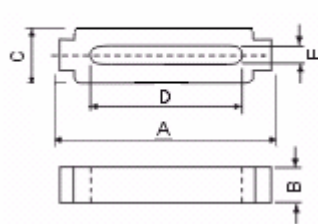

MATERIAL

B8 B10 B15

ORDERING CODE

SHAPES

Fig.1

Fig.2

Fig.3

CORE MASTER ENTERPRISE CO., LTD.

<http://www.coremaster.com.tw>

FLAT CABLE EMI CORES / FP TYPE

DIMENSIONS (UNIT: mm)

Part No.	Fig.	Dimension				
		A	B	C	D	E
FP 19.0x6.0x6.5	1	19.0 ± 0.8	6.0 ± 0.3	6.5 ± 0.3	13.5 ± 0.6	1.5 ± 0.3
FP 19.0x8.0x6.5	1	19.0 ± 0.8	8.0 ± 0.4	6.5 ± 0.3	13.5 ± 0.6	1.5 ± 0.3
FP 19.0x12.0x6.5	1	19.0 ± 0.8	12.0 ± 0.4	6.5 ± 0.3	13.5 ± 0.6	1.5 ± 0.3
FP 23.3x7.00x3.0	1	23.3 ± 0.8	7.0 ± 0.3	3.0 ± 0.3	20.0 ± 0.8	0.9 ± 0.2
FP 23.8x12.0x6.3	1	23.8 ± 0.8	12.0 ± 0.4	6.3 ± 0.3	18.0 ± 0.8	1.1 ± 0.3
FP 23.8x15.0x6.3	1	23.8 ± 0.8	15.0 ± 0.5	6.3 ± 0.3	18.8 ± 0.8	1.1 ± 0.3
FP 23.8x18.5x6.3	1	23.8 ± 0.8	18.5 ± 0.5	6.3 ± 0.3	18.8 ± 0.8	1.1 ± 0.3
FP 28.0x6.5x7.7	2	28.0 ± 0.8	6.5 ± 0.3	7.7 ± 0.5	23.0 ± 0.5	1.5 ± 0.3
FP 29.0x10.0x8.0	1	29.0 ± 0.8	10.0 ± 0.4	8.0 ± 0.4	22.0 ± 0.5	2.0 ± 0.3
FP 31.5x5.0x3.5	1	31.5 ± 0.8	5.0 ± 0.3	3.5 ± 0.3	28.0 ± 0.8	0.8 ± 0.2
FP 31.5x12.0x3.5	1	31.5 ± 0.8	12.0 ± 0.4	3.5 ± 0.3	28.0 ± 0.8	0.8 ± 0.2
FP 33.0x11.5x7.5	1	33.0 ± 0.8	11.5 ± 0.4	7.5 ± 0.4	28.0 ± 0.8	2.8 ± 0.3
FP 33.5x10.0x6.5	1	33.5 ± 0.8	10.0 ± 0.4	6.5 ± 0.3	29.0 ± 0.8	1.5 ± 0.3
FP 33.5x12.0x6.5	1	33.5 ± 0.8	12.0 ± 0.4	6.5 ± 0.3	29.0 ± 0.8	1.5 ± 0.3
FP 39.0x12.0x4.0	3	39.0 ± 1.0	12.0 ± 0.4	4.0 ± 0.3	35.0 ± 1.0	0.8 ± 0.2
FP 40.0x12.0x6.5	1	40.0 ± 1.0	12.0 ± 0.4	6.5 ± 0.3	34.8 ± 1.0	1.3 ± 0.3
FP 45.2x12.0x6.5	1	45.2 ± 1.0	12.0 ± 0.4	6.5 ± 0.3	40.0 ± 1.0	1.3 ± 0.3
FP 49.6x12.0x6.5	1	49.6 ± 1.2	12.0 ± 0.4	6.5 ± 0.4	44.0 ± 1.0	1.3 ± 0.3
FP 57.6x12.0x6.5	1	57.6 ± 1.2	12.0 ± 0.4	6.5 ± 0.4	52.0 ± 1.0	1.3 ± 0.3
FP 63.5x12.0x12.7	3	63.5 ± 1.2	12.0 ± 0.4	12.7 ± 0.4	52.0 ± 1.0	1.68 ± 0.4
FP 63.5x20.0x12.7	3	63.5 ± 1.2	20.0 ± 0.5	12.7 ± 0.4	52.0 ± 1.0	1.68 ± 0.4